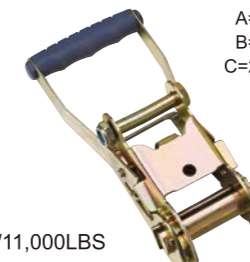

TR002

A=78
B=80
C=245

SIZE: 3"
BS: 10,000KG/22,000LBS
Handle: Aluminium

TR003-A

A=53
B=62
C=300

SIZE: 2"
BS: 5,000KG/11,000LBS
Handle: Plastic

TR008-A

A=52
B=57
C=230

SIZE: 2"
BS: 5,000KG/11,000LBS
Handle: Plastic

TR008-B

A=52
B=57
C=230

SIZE: 2"
BS: 5,000KG/11,000LBS
Handle: Plastic

TR009

A=52
B=57
C=230

SIZE: 2"
BS: 5,000KG/11,000LBS
Handle: Aluminium

TR003-B