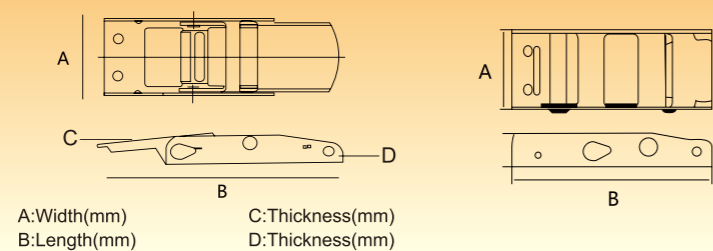

A=61
B=140
C=2.3MM
D=2.3MM

Size: 2"
BS: 1800KG/4000LBS
Material: Yellow Zine