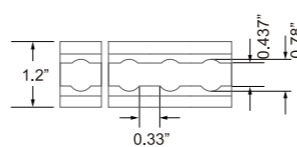

ET001

ET002

ET002

ET003

ET004

ET005

ET006

ET007

ETH001

ETH002

ETH003

ETH004

ETH005

ETH006

ETH007

ETH008

ETH009