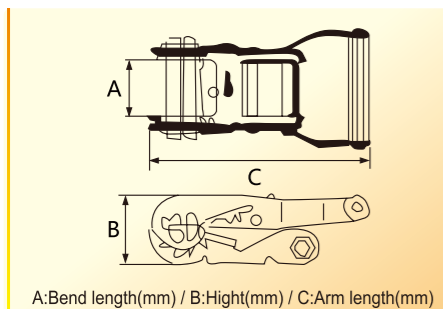

SIZE: 2"
BS: 5,000KG/11,000LBS
Handle: Plastic

TR008-B

A=52
B=57
C=230

SIZE: 2"
BS: 5,000KG/11,000LBS
Handle: Plastic

TR009

A=52
B=57
C=230

SIZE: 2"
BS: 5,000KG/11,000LBS
Handle: Aluminium

TR003-B