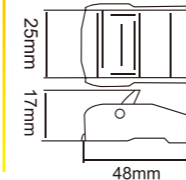

SIZE: 1"
BS: 350KG/770 LBS
N/W: 40G

TC013

SIZE: 1"
BS: 400KG/880 LBS
N/W: 46G

TC014

SIZE: 1"
BS: 700KG/1540LBS
N/W: 80G

TC015

SIZE: 1"
BS: 250KG/550 LBS
N/W: 30G

TC016